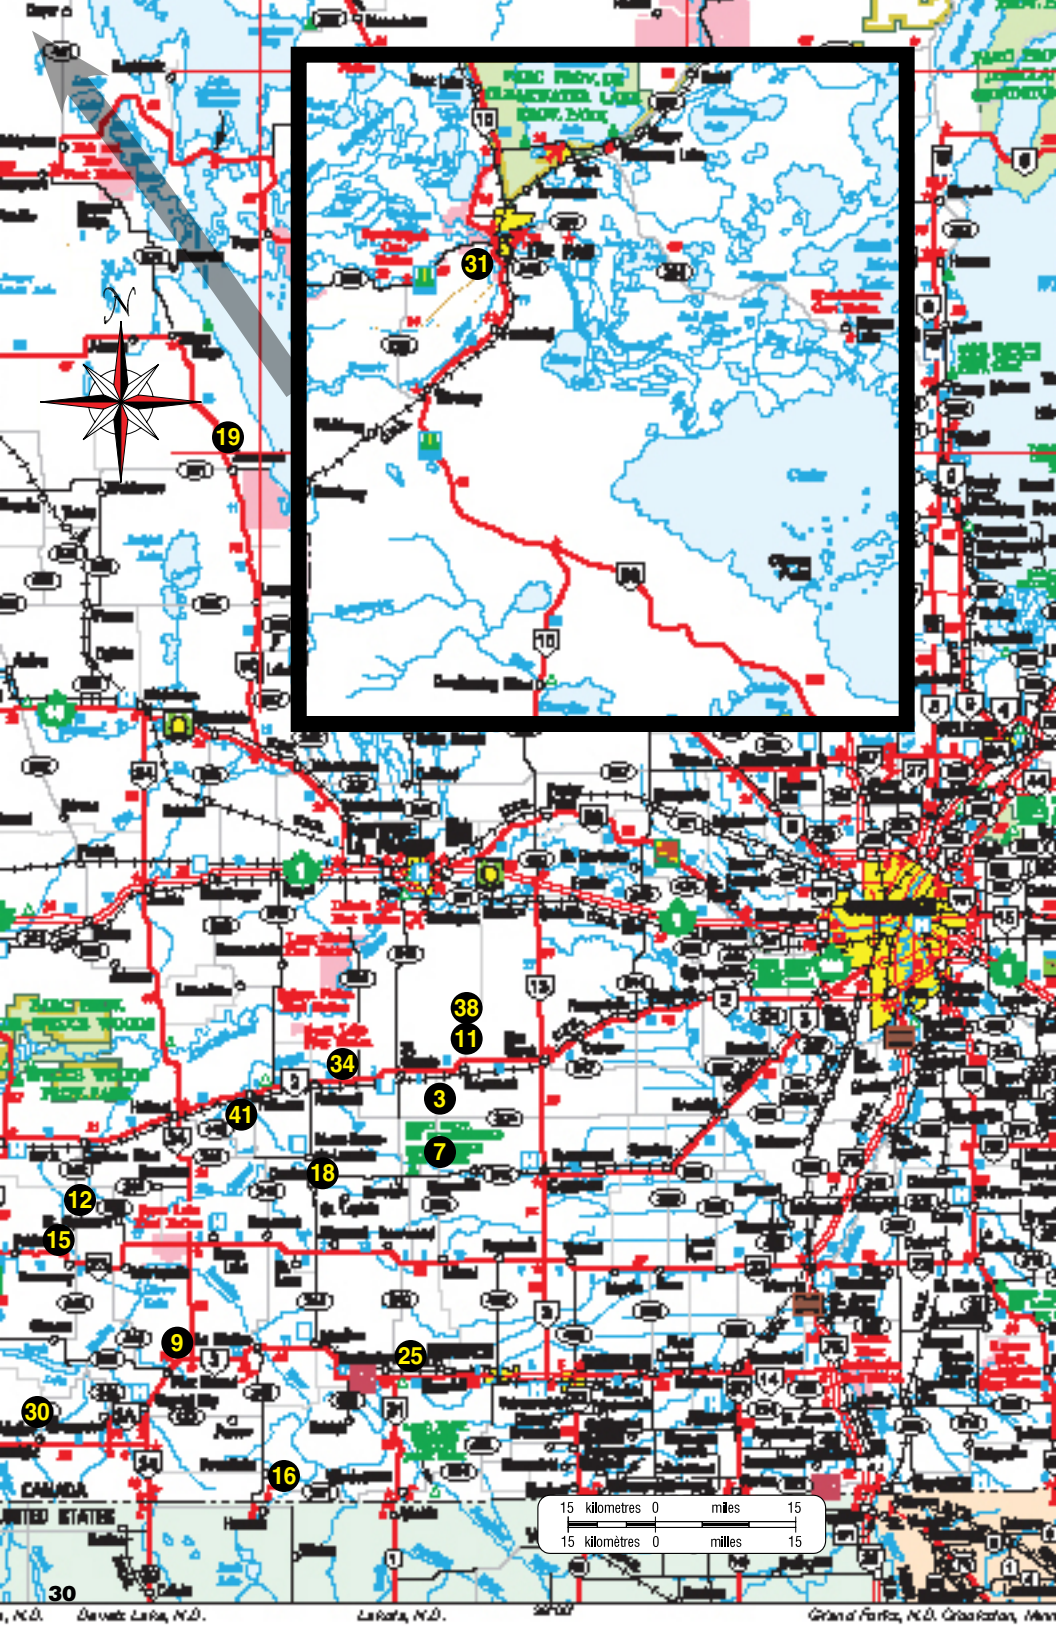

North Carolina

North Carolina

North Carolina

North Carolina

TWIN BRAE SIMMENTALS

Crossroads RADICAL RED

**CSA
Members
for 30 years**

Progeny will be available at the
HARVEST HOEDOWN