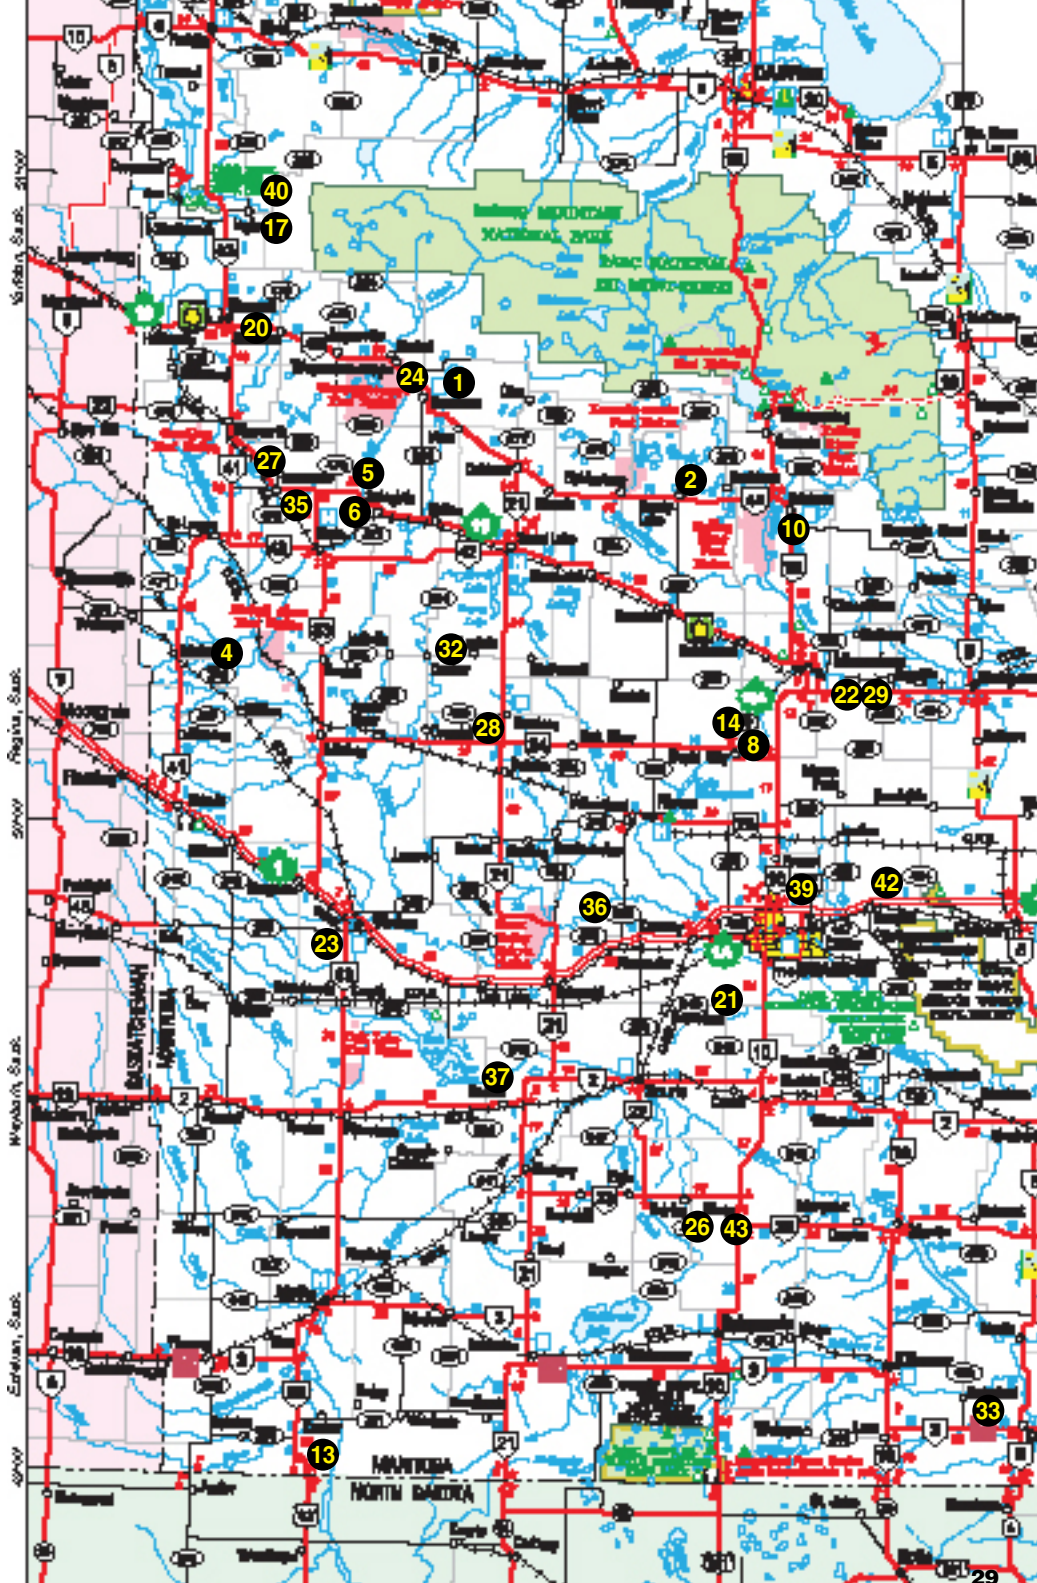

North Carolina

North Carolina

North Carolina

North Carolina

TWIN BRAE SIMMENTALS

Crossroads RADICAL RED

**CSA
Members
for 30 years**

Progeny will be available at the
HARVEST HOEDOWN