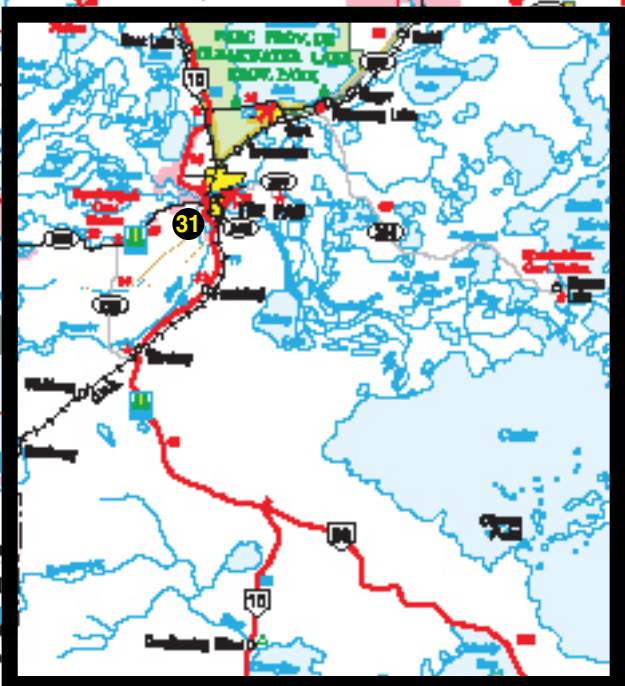

North Carolina

North Carolina

North Carolina

North Carolina

TWIN BRAE SIMMENTALS

Crossroads RADICAL RED

**CSA
Members
for 30 years**

Progeny will be available at the
HARVEST HOEDOWN